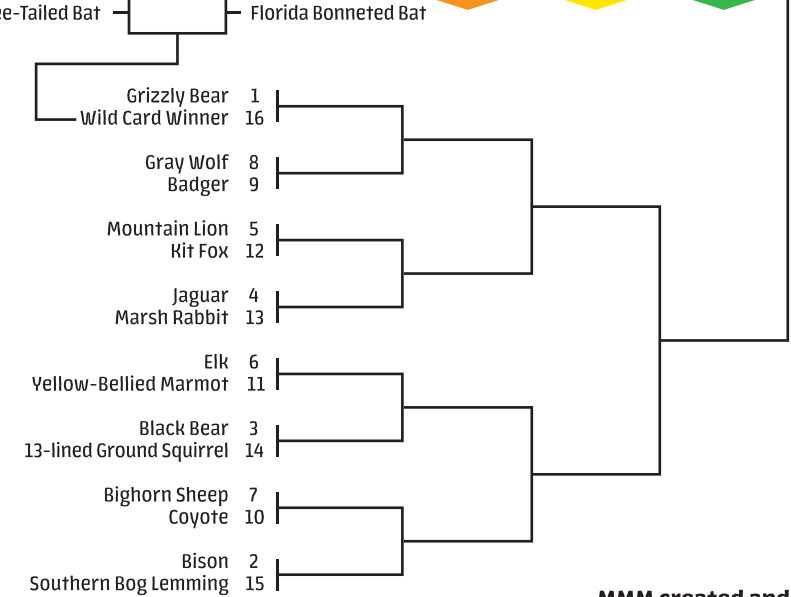

Your Name Goes Here

ALL TOURNAMENT INFO:
libguides.asu.edu/MarchMammalMadness
NOTE: MMM includes many non-mammal species

MAMMAL COLLECTIVES

10th ANNUAL 2013-2022

MARCH MAMMAL MADNESS

English Bracket v1.0

WILD CARD WINNER 1 POINT

ROUND 1 WINNERS 1 POINT

ROUND 2 WINNERS 2 POINTS "Sweet 16"

ROUND 3 WINNERS 3 POINTS "Elite Trait"

ROUND 4 WINNERS 5 POINTS "Final Roar"

CHAMPION 13 POINTS

ROUND 5 WINNERS 8 POINTS

ROUND 4 WINNERS 5 POINTS "Final Roar"

ROUND 3 WINNERS 3 POINTS "Elite Trait"

ROUND 2 WINNERS 2 POINTS "Sweet 16"

ROUND 1 WINNERS 1 POINT

WILD NORTH AMERICA

- WILD CARD 1 Point / 1
- ROUND 1 1 Point Each / 32
- ROUND 2 2 Points Each / 32
- ROUND 3 3 Points Each / 24
- ROUND 4 5 Points Each / 20
- ROUND 5 8 Points Each / 16
- CHAMPION 13 Points / 13