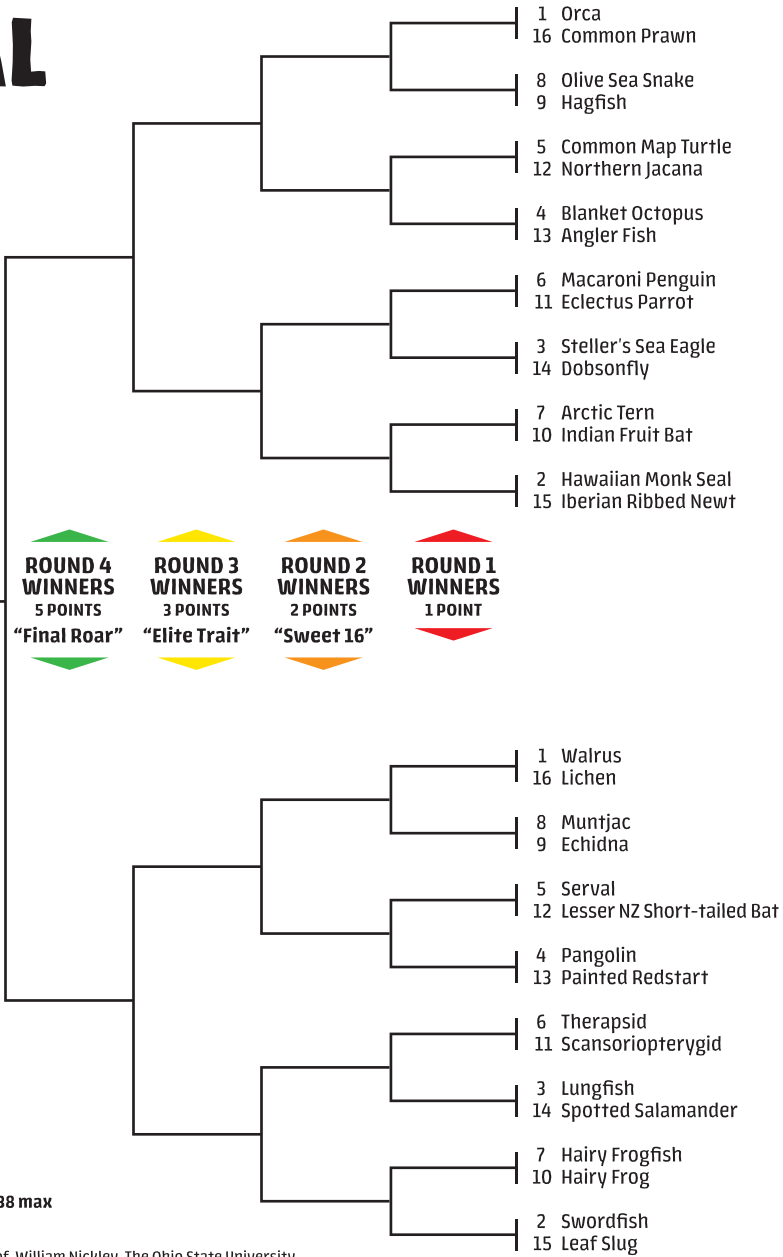

- WILD CARD 1 Point / 1
- ROUND 1 1 Point Each / 32
- ROUND 2 2 Points Each / 32
- ROUND 3 3 Points Each / 24
- ROUND 4 5 Points Each / 20
- ROUND 5 8 Points Each / 16
- CHAMPION 13 Points / 13

Total / 138 max