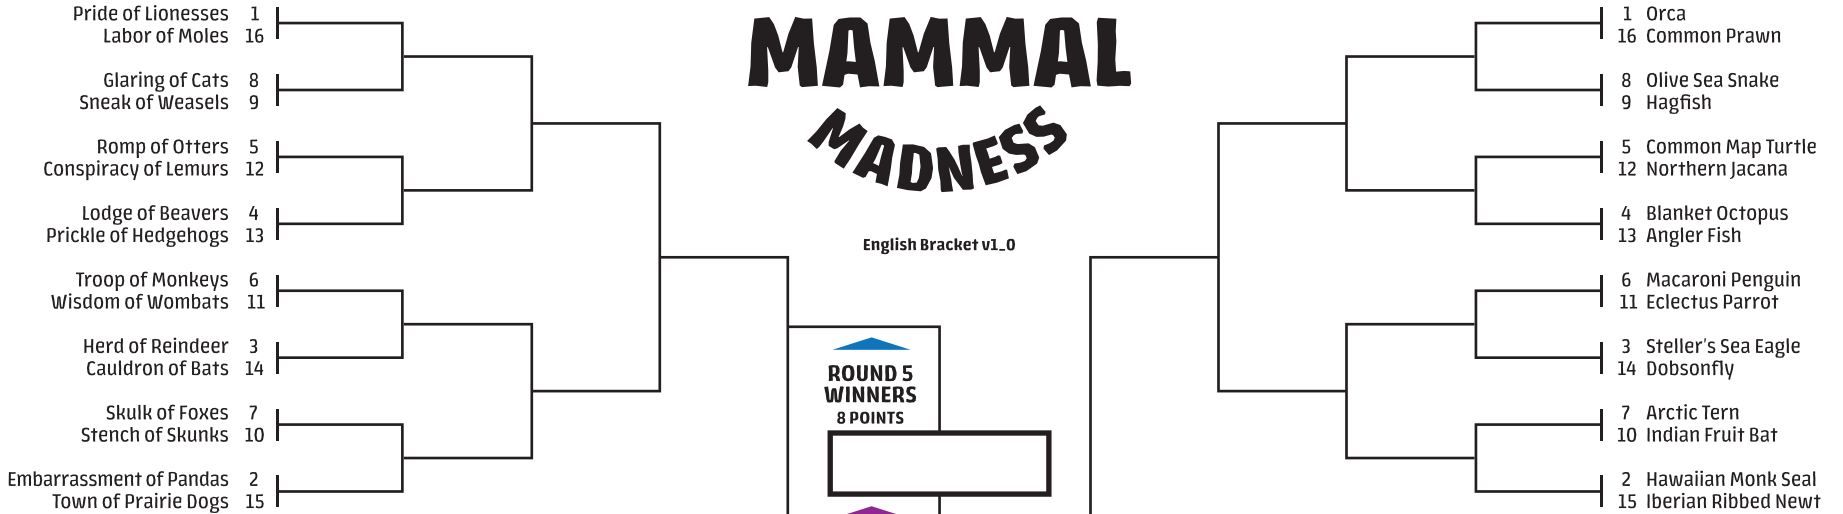

Your Name Goes Here

ALL TOURNAMENT INFO:
libguides.asu.edu/MarchMammalMadness
NOTE: MMM includes many non-mammal species

MAMMAL COLLECTIVES

10th ANNUAL 2013-2022

MARCH MAMMAL MADNESS

English Bracket v1.0

WILD CARD WINNER 1 POINT

ROUND 1 WINNERS 1 POINT

ROUND 2 WINNERS 2 POINTS "Sweet 16"

ROUND 3 WINNERS 3 POINTS "Elite Trait"

ROUND 4 WINNERS 5 POINTS "Final Roar"

CHAMPION 13 POINTS

ROUND 5 WINNERS 8 POINTS

ROUND 4 WINNERS 5 POINTS "Final Roar"

ROUND 3 WINNERS 3 POINTS "Elite Trait"

ROUND 2 WINNERS 2 POINTS "Sweet 16"

ROUND 1 WINNERS 1 POINT

WILD NORTH AMERICA

- WILD CARD 1 Point / 1
- ROUND 1 1 Point Each / 32
- ROUND 2 2 Points Each / 32
- ROUND 3 3 Points Each / 24
- ROUND 4 5 Points Each / 20
- ROUND 5 8 Points Each / 16
- CHAMPION 13 Points / 13