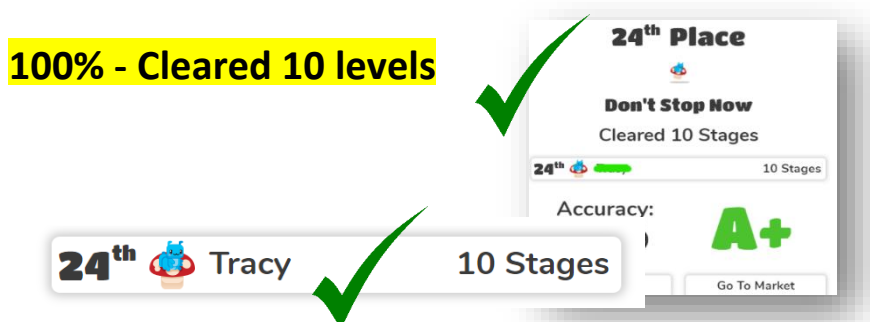

Blooket Directions - Completion

To get full credit (100%) for Tower of Doom, you must clear **AT LEAST 10 STAGES** and **TURN IN A SCREENSHOT ON GOOGLE CLASSROOM**.

Get a **SCREENSHOT** that includes **YOUR NAME** and the **# of levels** you cleared to show you finished the assignment. Upload the screenshot to **GOOGLE CLASSROOM** when you are done.