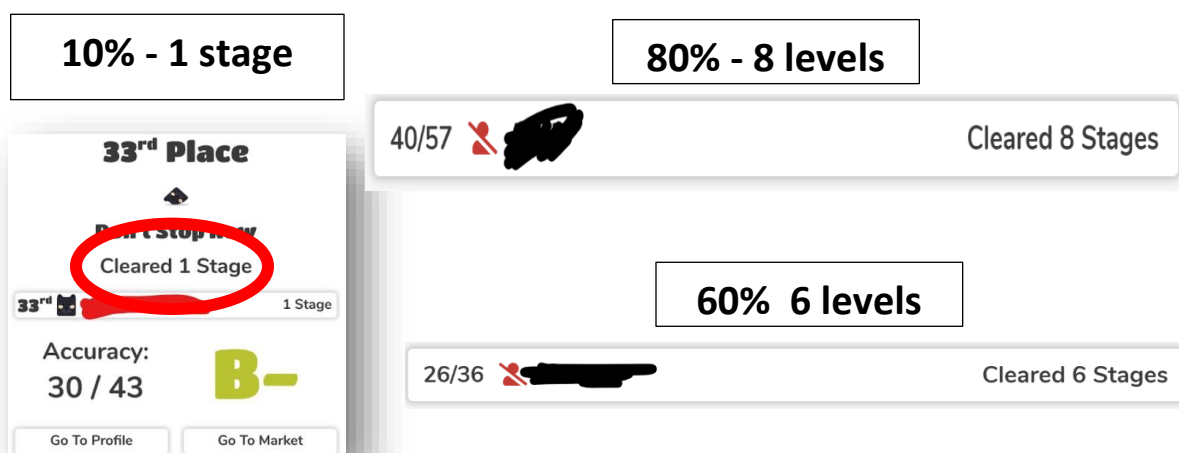

Enter the **GAME CODE** (usually listed on Google Classroom).

Read the **DIRECTIONS** and tips as you play a game to learn how to play!

Blooket Directions - Completion

To get full credit (100%) for Tower of Doom, you must clear **AT LEAST 10 STAGES** and **TURN IN A SCREENSHOT ON GOOGLE CLASSROOM**.

Get a **SCREENSHOT** that includes **YOUR NAME** and the **# of levels** you cleared to show you finished the assignment. Upload the screenshot to **GOOGLE CLASSROOM** when you are done.

Less than 10 stages? Keep trying until you reach the goal if you want full credit!