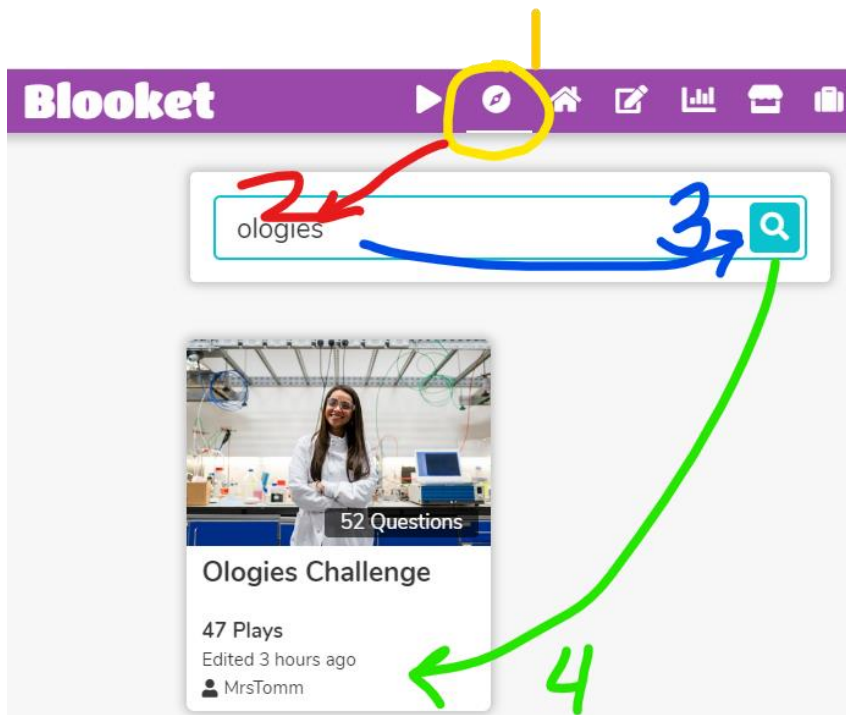

33rd  You 1 Stage

24th  Tracy 10 Stages

← Scroll down to see your “stages”.

Take a SCREENSHOT to turn in on Google Classroom.

BLOOKET Error:

We couldn't find a game with that ID. Please try again.

FIX:

After you LOG IN, go through these steps:

1 - Click the DISCOVER button in the top bar.

2 – Enter OLOGIES in the search box

3 - Click the magnifying glass.

4 – Click the one with my name at the bottom.

5 – Choose SOLO.

6 – Choose TOWER OF DOOM.

7 – Choose NEW GAME or LOAD GAME.